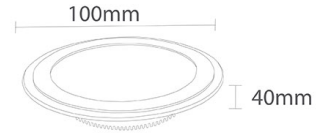

TECHNICAL DATASHEET

LENA-RG 6W

01-07-2020

VT/LENA-RG/6W/SMD/4000K/Ø75MM/220V/LED DOWNLIGHT

NOTES

General Informations

Stock Code	2023410
HSC/GTIP Code	9405.10.91.50.00
EAN-13 (Inbox Barcode)	6970233835523
ITF-14 (Outbox Barcode)	26970233835527

Electrical Characteristics

Current Type	AC
Operation Voltage	180-240 Volt
Operation Frequency	50/60 Hertz
Electrical Current	0,027 Amper
Power	6 Watt
Power Factor	>0.5
Luminous Efficiency	95 lumen/Watt
Energy Savings	0,86
Dimmable	No
Electrical Protection Class	Class II

Electrical Component Specifications

Component Fitting Type	Internal Driver
Driver Properties	Isolated
Driver Input Voltage	180-240 Volt
Driver Input Current	0,027 Amper
Driver Output Voltage	70-148 Volt
Driver Output Current	0,115 Amper

Lighting Characteristics

Luminous Flux	570 lumen
Time for 60% of Lumen	<0.5 seconds
Light Beam Angle	120°
Flicker	No
LED Type	SMD

Mechanical Parameters

IP Protection Class	IP20
Switch On/Off Cycle	30000
Lifetime	50000 hours
Body Material	Glass & Aluminum
Body Colour	White
Diffuser Material	Glass
Cut-Hole Sizes	Ø75 millimeter
Product Height	Ø98 millimeter
Product Depth	40 millimeter
Ambient Temperature (Ta)	-10°C<Ta<50°C

Logistic Informations

Outbox Length	520 millimeter
Outbox Width	270 millimeter
Outbox Height	270 millimeter
Outbox Volume	0,03791 m³
Outbox Quantity	40 pieces
Unit Net Weight	0,155 kilogram
Outbox Net Weight	6,2 kilogram
Outbox Gross Weight	8 kilogram